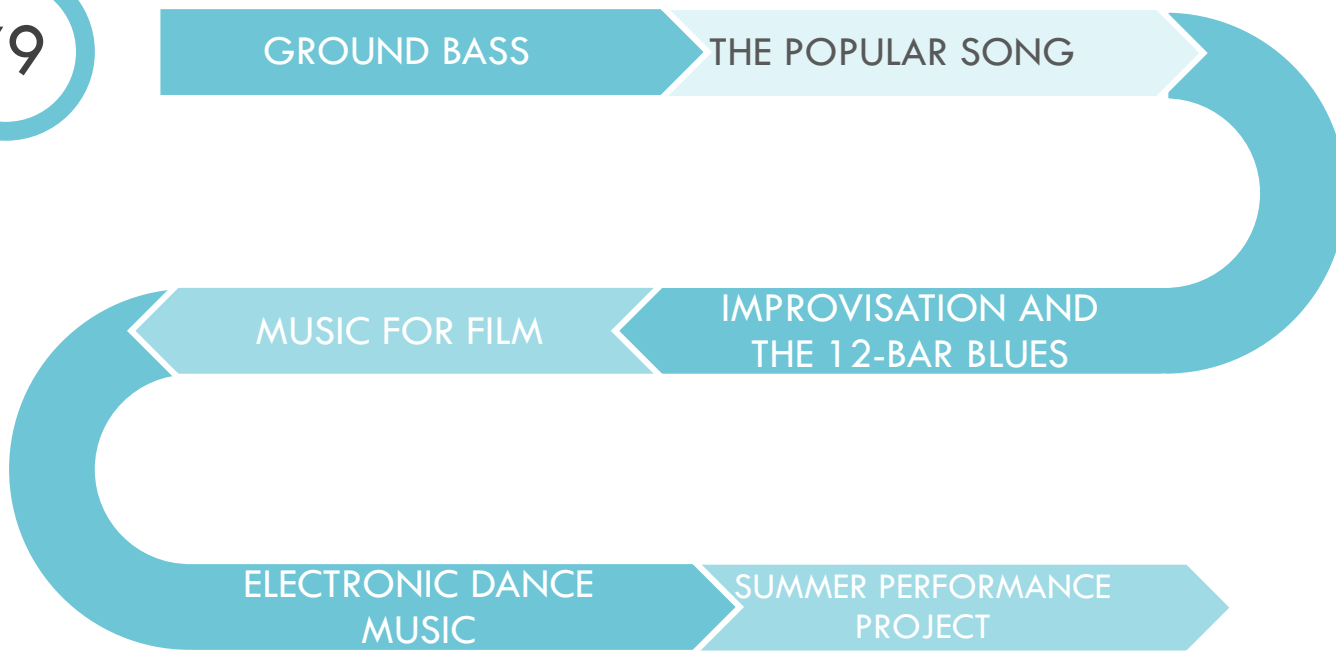

YEAR 9 MUSIC LEARNING JOURNEY

Y9